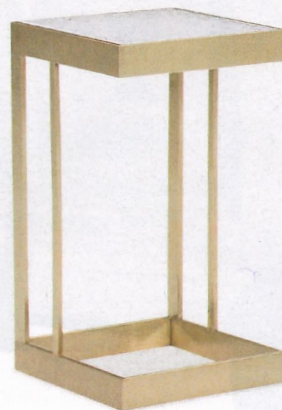

Caracole's Dainty Little Gem side table's top is formed of crushed crystals encased beneath clear acrylic.